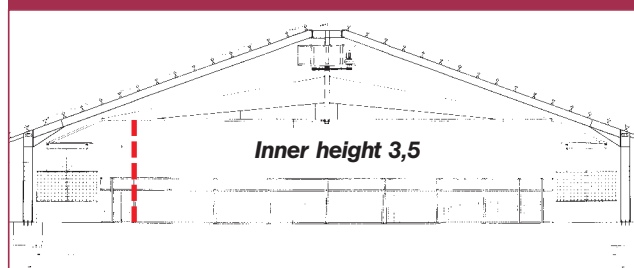

Title photo:

Anjou vof Auftritt from Kessy.
Breeder: The Kraft Family

Ceiling Mounted Walker, ground plan

Ceiling Mounted Walker, Cross Section

Ceiling Mounted Walker, round, open inner area for lunging

Sample of Fence Varieties

The inner and outer fences are important functional components of every horse walker and also affect the safety of both horse and rider.

Kraft Ceiling Mounted Walkers with lunging ring are designed with 12 columns (12-sided) and the inner and outer fences are 24-sided which creates a nearly round fence structure.