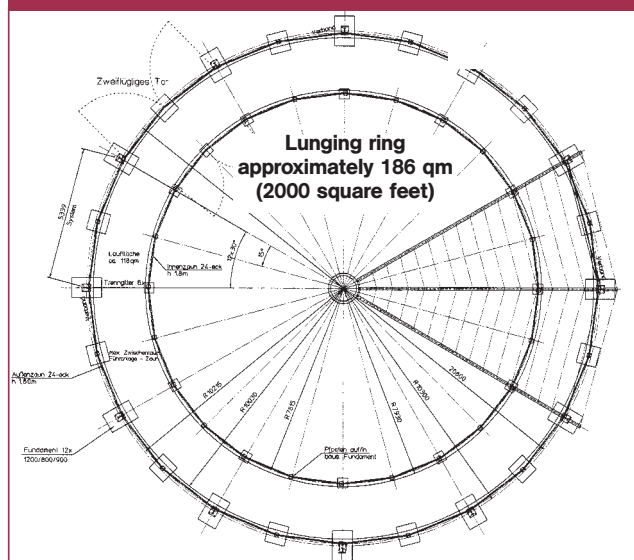

Ceiling Mounted Horse Walker with lunging ring

Standard of Performance

- K** Planning, structural engineering, design, building permits, timely installation as well as concrete foundations, turnkey construction
- K** 3 varieties of rotating gates (see technical spec sheet number 1)
- K** Various control panel configurations (see technical spec sheet number 2)
- K** Optional irrigation system (see technical spec sheet number 3)
- K** 5 varieties of roofing materials (see technical spec sheet number 4)
- K** Traditional hinged or sliding gates (see technical spec sheet number 5)
- K** Covered entry with flat or ridged roof (see technical spec sheet number 6)
- K** Various fence styles (see page 3)
- K** For 4 - 10 horses, 12 - 40 Meter diameters
- K** Industrial belt drive, low maintenance and quiet
- K** Simple operation, sturdy construction and high safety standards
- K** All products can be custom designed according to client needs. Optional self-installation available

Title photo:

Anjou vof Auftritt from Kessy.
Breeder: The Kraft Family

Ceiling Mounted Walker, ground plan

Ceiling Mounted Walker, Cross Section

Ceiling Mounted Walker, round, open inner area for lunging

Sample of Fence Varieties

The inner and outer fences are important functional components of every horse walker and also affect the safety of both horse and rider.

Kraft Ceiling Mounted Walkers with lunging ring are designed with 12 columns (12-sided) and the inner and outer fences are 24-sided which creates a nearly round fence structure.

Fence Type H

- ▶ as Type I below, but with spruce boards

Fence Type I

- ▶ horizontal hard wood boards, 40 mm (1.5") thick
- ▶ solid up to 2 Meters (6.5"), with top bite guard
- ▶ with middle post to create 24 sides